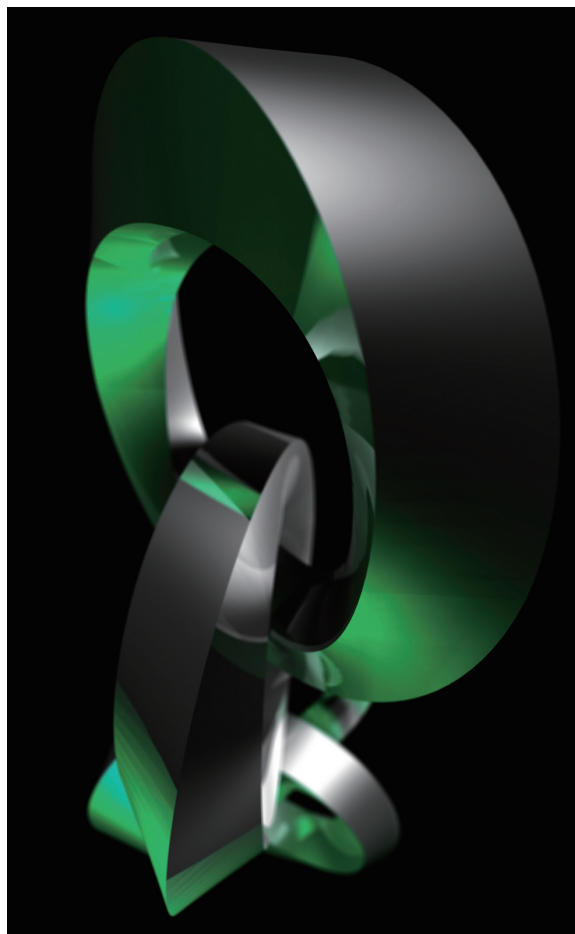

03

Geometries

Conceptual Computer Graphics

映像メディア学科・教授
Department of Visual Media • Professor

瀬口 雅人 *Masahito SEGUCHI*

Möbius loop 1, 2008 / 2530pixel × 4093pixel

Möbius loop 2, 2008 / 2530pixel × 4093pixel

Sin Wave, 2008 / 2530pixel × 4093pixel

Regular Hexahedron, 2008 / 2530pixel x 4093pixel

Triangle, 2008 / 2530pixel x 4093pixel